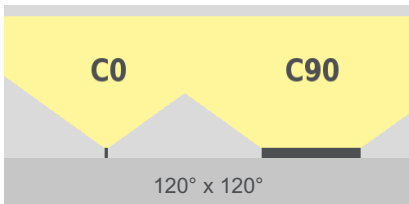

fossa eco
pureWhite

TECHNICAL DATASHEET

fossa eco

pureWhite

Technical Data

Dimensions 50 mm x 25 mm [W x H]
1.97 in x 0.98 in [W x H]

Length: max. 5000 mm / 196.85 in

Fixture Typ

White powd
ercoated

Black
anodized

Lens	Material: PMMA	
	Translucency	
	clear	90%
	frost	87%
	white	70%

Ingress Protection IP20

Environment 
indoor

Certification   

Beam Angles

Engineering Drawing