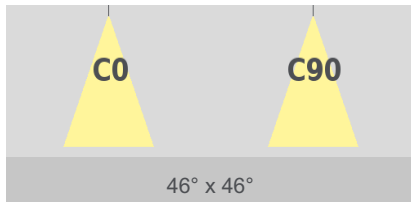

Beam Angles