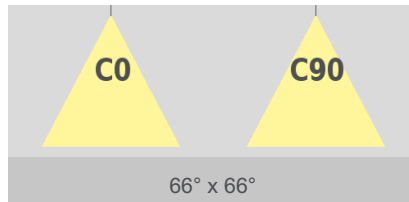

Beam Angles