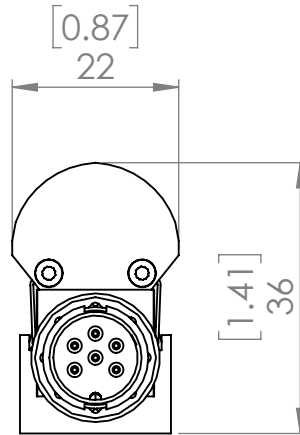

310 [12.2]
 615 [24.22]
 919 [36.23]
 1225 [48.23]
 1530 [60.24]
 1835 [72.25]

bracket HK0 with outdoor adapter
 Klammer HK0 mit outdoor Adapter

Detail M 1:1

Lindberghstrasse 15, 86343 Königsbrunn
 Tel.: +49 8231 95787 0
 info@biontechnologies.com
 www.biontechnologies.com

Description:	tantulu 3 outdoor HK0 mousing
Date/Rev.:	29.07.2017 / Y01

Dimensions are in millimeters [inch]
 All product specifications are subject to change without prior notice.
 NOTE: All copyrights, trademarks, patents and other rights in connection herewith are expressly reserved to the company BION TECHNOLOGIES GMBH and no license is created hereby.