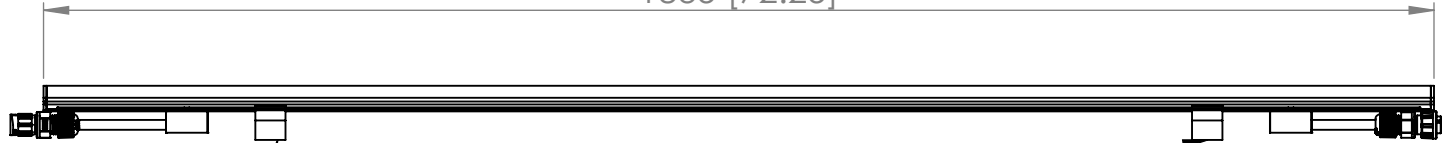

310 [12.2]
 615 [24.22]
 919 [36.23]
 1225 [48.23]
 1530 [60.24]
 1835 [72.25]

bracket HK0 with outdoor adapter
 Klammer HK0 mit outdoor Adapter

Detail M 1:1

Lindberghstrasse 15, 86343 Königsbrunn
 Tel.: +49 8231 95787 0
 info@biontechnologies.com
 www.biontechnologies.com

Description:	tantulu 3 outdoor HK0 mousing
Date/Rev.:	29.07.2017 / Y01

Dimensions are in millimeters [inch]
 All product specifications are subject to change without prior notice.
 NOTE: All copyrights, trademarks, patents and other rights in connection herewith are expressly reserved to the company BION TECHNOLOGIES GMBH and no license is created hereby.